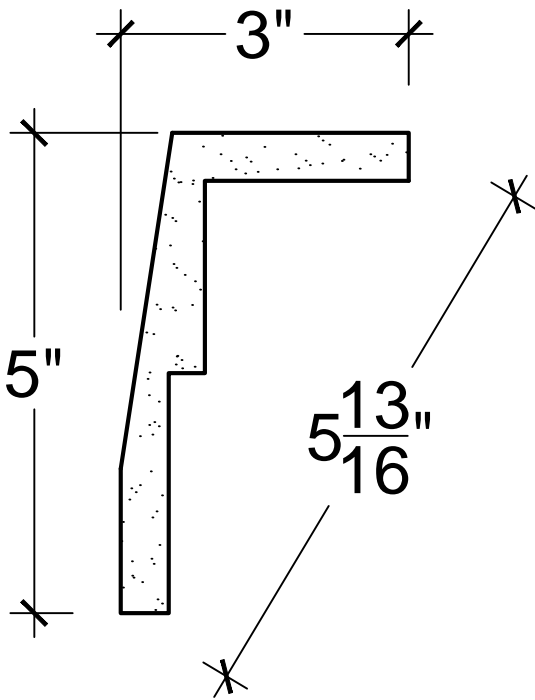

SCALE: 6" = 1'

SCALE: 6" = 1'

SCALE: 6" = 1'

67 Steuben Street
 Brooklyn, NY 11205
 P 718.534.7000
 F 718.534.7040
 www.decocraftusa.com

Design Copyright © Deco Craft USA Inc.2010.All rights reserved

NAME:	CROWN	HEIGHT:	5"
ITEM#	DC505-274	PROJECTION:	3"
MATERIAL:	PLASTER	FACE:	5. 13/16"
		REPEAT:	N/A
		LENGTH:	96"