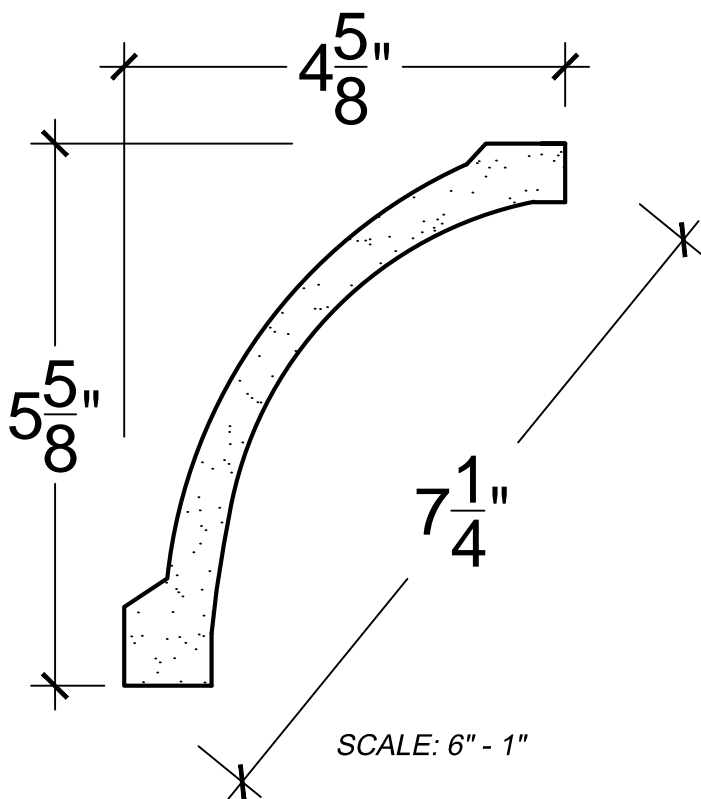

SCALE: 6" - 1"

SCALE: 6" - 1"

SCALE: 6" - 1"

67 Steuben Street
 Brooklyn, NY 11205
 P 718.534.7000
 F 718.534.7040
 www.decocraftusa.com

Design Copyright © Deco Craft USA Inc.2010.All rights reserved

NAME:

COVE

ITEM#

DC505-270

MATERIAL:

PLASTER

HEIGHT:

5. 5/8"

PROJECTION:

4. 5/8"

FACE:

7. 1/4"

REPEAT:

N/A

LENGTH:

96"