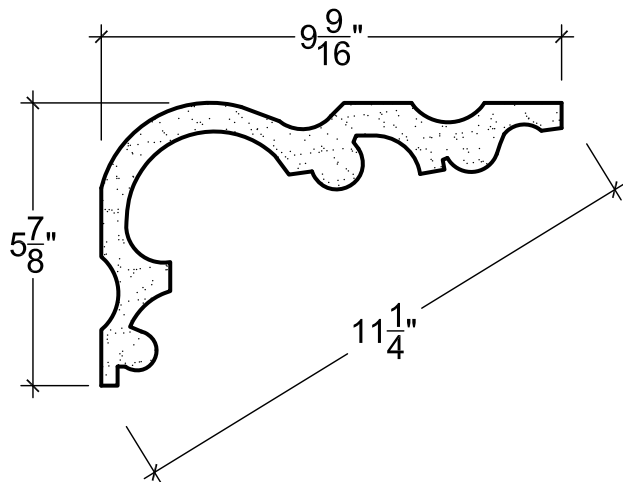

SCALE: 3" = 1'-0"

SCALE: 3" = 1'-0"

SCALE: 3" = 1'-0"

67 Steuben Street
 Brooklyn, NY 11205
 P 718.534.7000
 F 718.534.7040
 www.decocraftusa.com

Design Copyright © Deco Craft USA Inc.2010.All rights reserved

NAME:	COVE	HEIGHT:	5. 7/8"
ITEM#	DC505-252	PROJECTION:	9. 9/16"
MATERIAL:	PLASTER	FACE:	11. 1/4"
		REPEAT:	N/A
		LENGTH:	96"