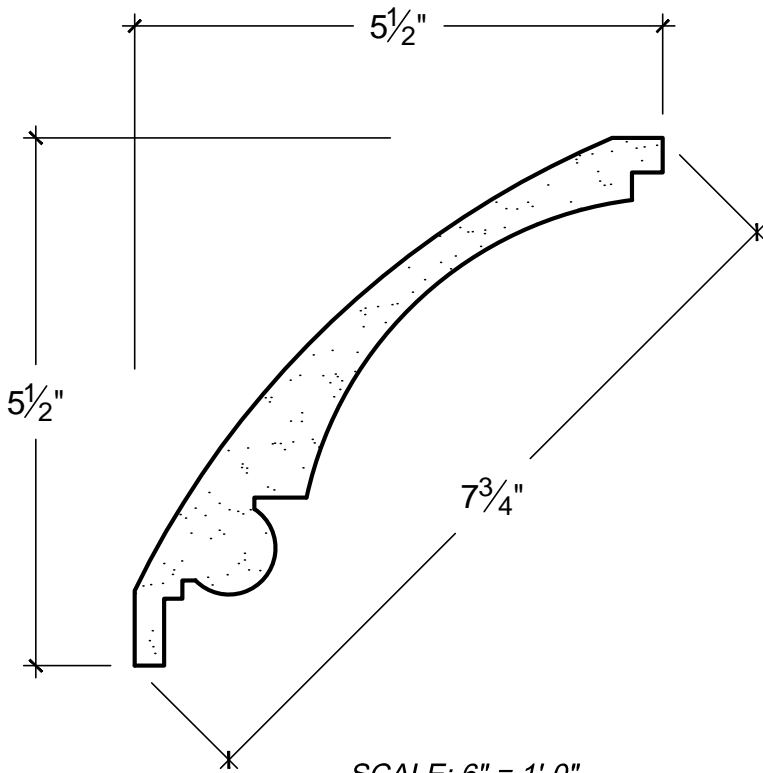

SCALE: 6" = 1'-0"

SCALE: 6" = 1'-0"

SCALE: 6" = 1'-0"

67 Steuben Street
 Brooklyn, NY 11205
 P 718.534.7000
 F 718.534.7040
 www.decocraftusa.com

Design Copyright © Deco Craft USA Inc.2010.All rights reserved

NAME:

CROWN

ITEM#

DC505-242

MATERIAL:

PLASTER

HEIGHT:

5. 1/2"

PROJECTION:

5. 1/2"

FACE:

7. 3/4"

REPEAT:

N/A

LENGTH:

96"