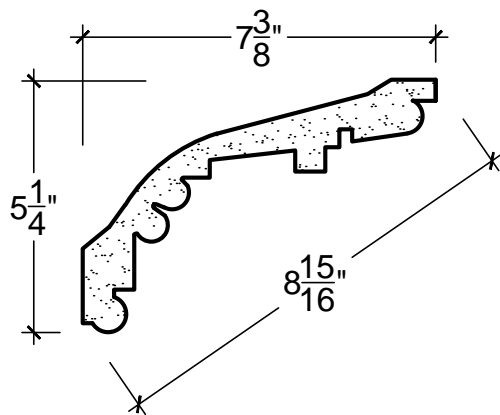

SCALE: 3" = 1'-0"

SCALE: 3" = 1'-0"

SCALE: 3" = 1'-0"

67 Steuben Street  
 Brooklyn, NY 11205  
 P 718.534.7000  
 F 718.534.7040  
 www.decocraftusa.com

Design Copyright © Deco Craft USA Inc. 2010. All rights reserved

NAME: <b>CROWN</b>	HEIGHT: 5. 1/4"
	PROJECTION: 7. 3/8"
ITEM# <b>DC505-241</b>	FACE: 8. 15/16"
	REPEAT: N/A
MATERIAL: <b>PLASTER</b>	LENGTH: 96"