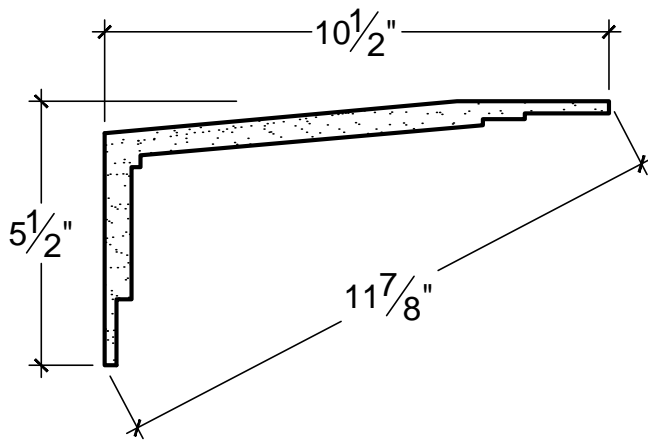

SCALE: 3" = 1'

SCALE: 3" = 1'

SCALE: 3" = 1'

67 Steuben Street
 Brooklyn, NY 11205
 P 718.534.7000
 F 718.534.7040
 www.decocraftusa.com

Design Copyright © Deco Craft USA Inc.2010.All rights reserved

NAME:

CROWN

ITEM#

DC505-239

MATERIAL:

PLASTER

HEIGHT:

5. 1/2"

PROJECTION:

10. 1/2"

FACE:

11. 7/8"

REPEAT:

N/A

LENGTH:

96"