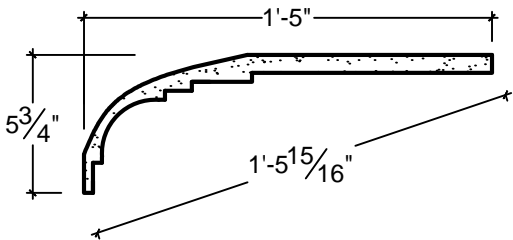

SCALE: 1 1/2" - 1"

SCALE: 1 1/2" - 1"

SCALE: 1 1/2" - 1"

67 Steuben Street  
 Brooklyn, NY 11205  
 P 718.534.7000  
 F 718.534.7040  
 www.decocraftusa.com

Design Copyright © Deco Craft USA Inc.2010.All rights reserved

NAME:

**COVE**

ITEM#

**DC505-235B**

MATERIAL:

**PLASTER**

HEIGHT:

5. 3/4"

PROJECTION:

17"

FACE:

17. 15/16"

REPEAT:

N/A

LENGTH:

96"