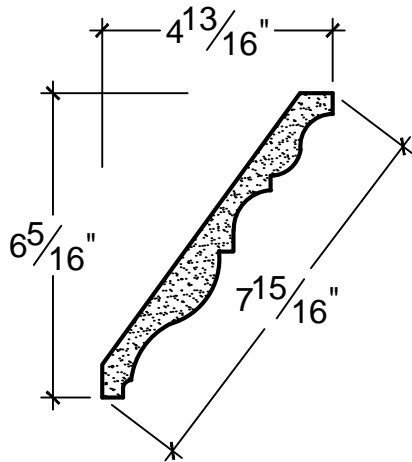

SCALE: 3" = 1'

SCALE: 3" = 1'

SCALE: 3" = 1'

67 Steuben Street  
 Brooklyn, NY 11205  
 P 718.534.7000  
 F 718.534.7040  
 www.decocraftusa.com

Design Copyright © Deco Craft USA Inc. 2010. All rights reserved

NAME:

**CROWN**

ITEM#

**505-233**

MATERIAL:

**PLASTER**

HEIGHT:

6. 5/16"

PROJECTION:

4. 13/16"

FACE:

7. 15/16"

REPEAT:

N/A

LENGTH:

96"