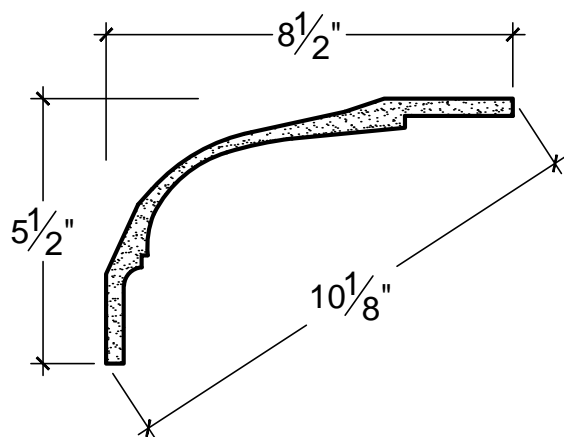

SCALE: 3" = 1'

SCALE: 3" = 1'

SCALE: 3" = 1'

67 Steuben Street
 Brooklyn, NY 11205
 P 718.534.7000
 F 718.534.7040
 www.decocraftusa.com

Design Copyright © Deco Craft USA Inc.2010.All rights reserved

NAME:

CROWN

ITEM#

DC505-230

MATERIAL:

PLASTER

HEIGHT:

5. 1/2"

PROJECTION:

8. 1/2"

FACE:

10. 1/8"

REPEAT:

N/A

LENGTH:

96"