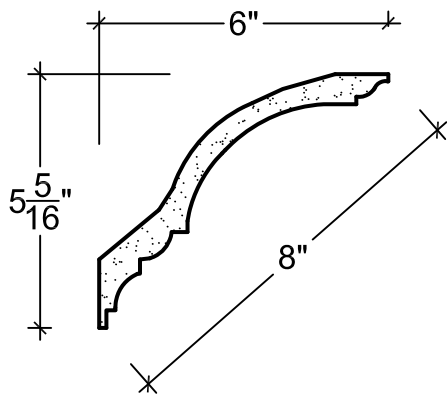

SCALE: 3" = 1'

SCALE: 3" = 1'

SCALE: 3" = 1'

67 Steuben Street  
 Brooklyn, NY 11205  
 P 718.534.7000  
 F 718.534.7040  
 www.decocraftusa.com

Design Copyright © Deco Craft USA Inc. 2010. All rights reserved

NAME:

**CROWN**

ITEM#

**DC505-220**

MATERIAL:

**PLASTER**

HEIGHT:

5.5/16"

PROJECTION:

6"

FACE:

8"

REPEAT:

N/A

LENGTH:

96"