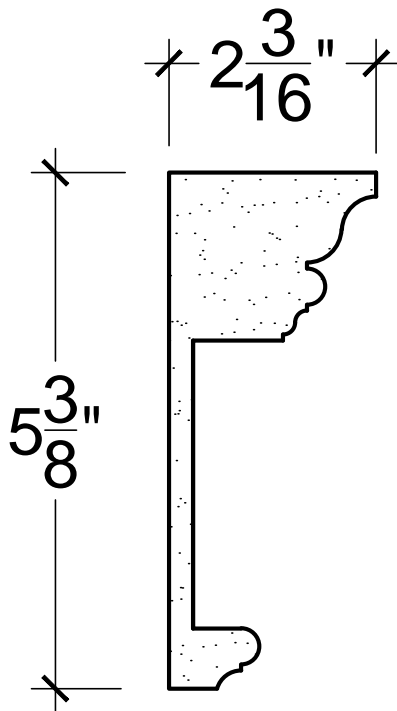

SCALE: 6" = 1'-0"

SCALE: 6" = 1'-0"

SCALE: 6" = 1'-0"

67 Steuben Street  
 Brooklyn, NY 11205  
 P 718.534.7000  
 F 718.534.7040  
 www.decocraftusa.com

Design Copyright © Deco Craft USA Inc.2010.All rights reserved

NAME:	FRIEZE	HEIGHT:	5. 3/8"
ITEM#	DC506-216	PROJECTION:	2. 3/16"
MATERIAL:	PLASTER	FACE:	N/A
		REPEAT:	N/A
		LENGTH:	96"