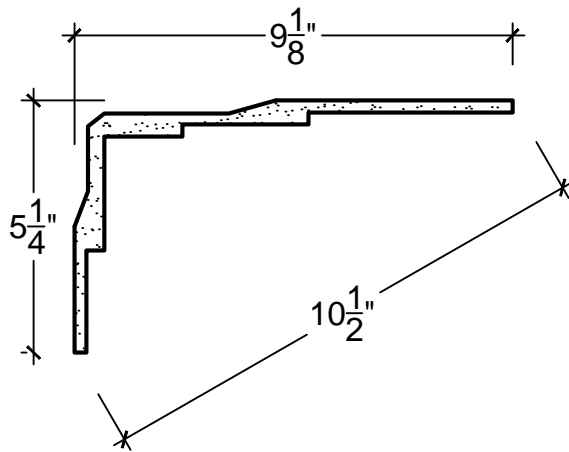

SCALE: 3" = 1'

SCALE: 3" = 1'

SCALE: 3" = 1'

67 Steuben Street
Brooklyn, NY 11205
P 718.534.7000
F 718.534.7040
www.decocraftusa.com

Design Copyright © Deco Craft USA Inc.2010.All rights reserved

NAME:

CROWN

ITEM#

DC505-212

MATERIAL:

PLASTER

HEIGHT:

5. 1/4"

PROJECTION:

9. 1/8"

FACE:

10. 1/2"

REPEAT:

N/A

LENGTH:

96"