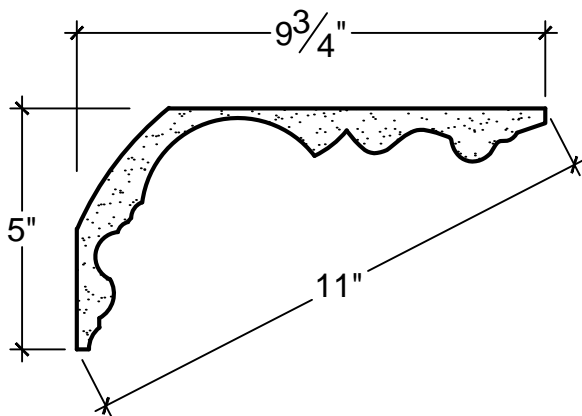

SCALE: 3" = 1'

SCALE: 3" = 1'

SCALE: 3" = 1'

67 Steuben Street
 Brooklyn, NY 11205
 P 718.534.7000
 F 718.534.7040
 www.decocraftusa.com

Design Copyright © Deco Craft USA Inc.2010.All rights reserved

NAME:

COVE

ITEM#

DC505-209

MATERIAL:

PLASTER

HEIGHT:

5"

PROJECTION:

9, 3/4"

FACE:

11"

REPEAT:

N/A

LENGTH:

96"