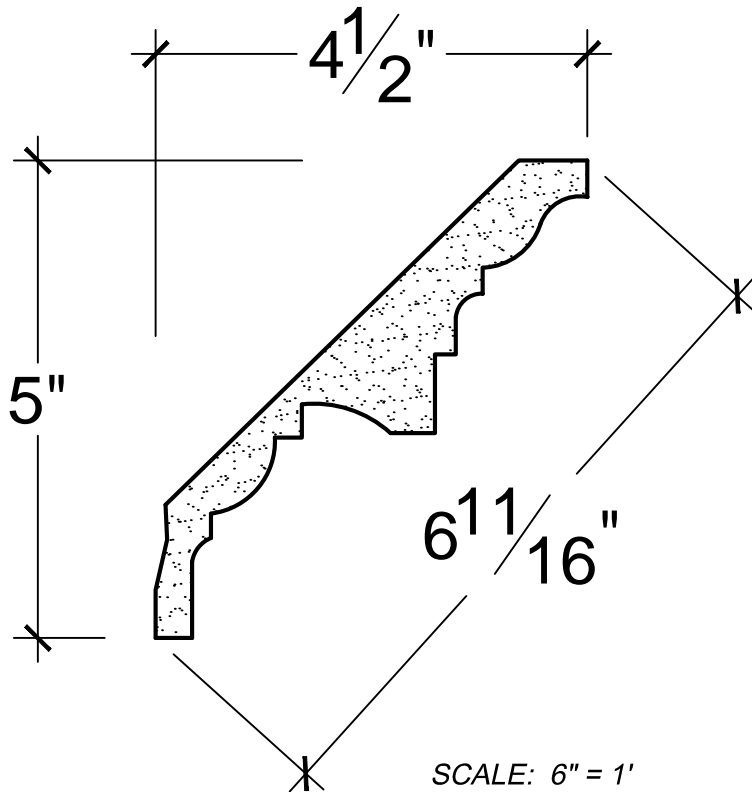

SCALE: 6" = 1'

SCALE: 6" = 1'

SCALE: 6" = 1'

67 Steuben Street  
 Brooklyn, NY 11205  
 P 718.534.7000  
 F 718.534.7040  
 www.decocraftusa.com

Design Copyright © Deco Craft USA Inc.2010.All rights reserved

NAME:

**CROWN**

ITEM#

**DC505-202**

MATERIAL:

**PLASTER**

HEIGHT:

5"

PROJECTION:

4. 1/2"

FACE:

6. 11/16"

REPEAT:

N/A

LENGTH:

96"