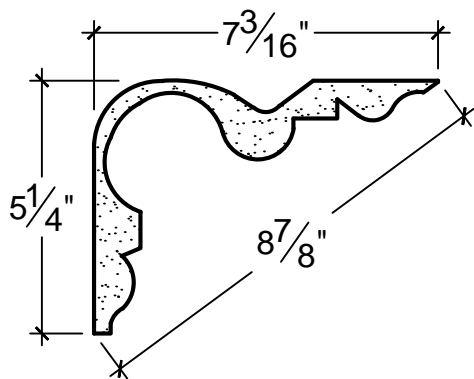

SCALE: 3" = 1'

SCALE: 3" = 1'

SCALE: 3" = 1'

67 Steuben Street  
 Brooklyn, NY 11205  
 P 718.534.7000  
 F 718.534.7040  
 www.decocraftusa.com

Design Copyright © Deco Craft USA Inc. 2010. All rights reserved

NAME:

COVE

ITEM#

DC505-199

MATERIAL:

PLASTER

HEIGHT:

5. 1/4"

PROJECTION:

7. 3/16"

FACE:

8. 7/8"

REPEAT:

N/A

LENGTH:

96"