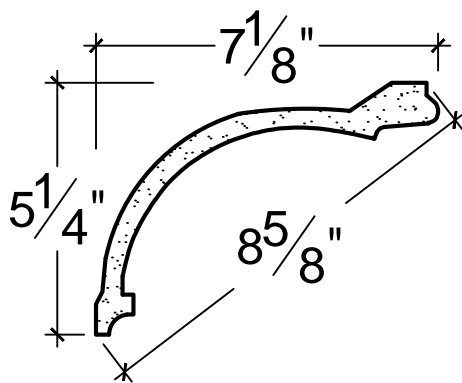

SCALE: 3" = 1'

SCALE: 3" = 1'

SCALE: 3" = 1'

67 Steuben Street
 Brooklyn, NY 11205
 P 718.534.7000
 F 718.534.7040
 www.decocraftusa.com

Design Copyright © Deco Craft USA Inc. 2010. All rights reserved

NAME:

COVE

ITEM#

DC505-197

MATERIAL:

PLASTER

HEIGHT:

5. 1/4"

PROJECTION:

7. 1/8"

FACE:

8. 5/8"

REPEAT:

N/A

LENGTH:

96"