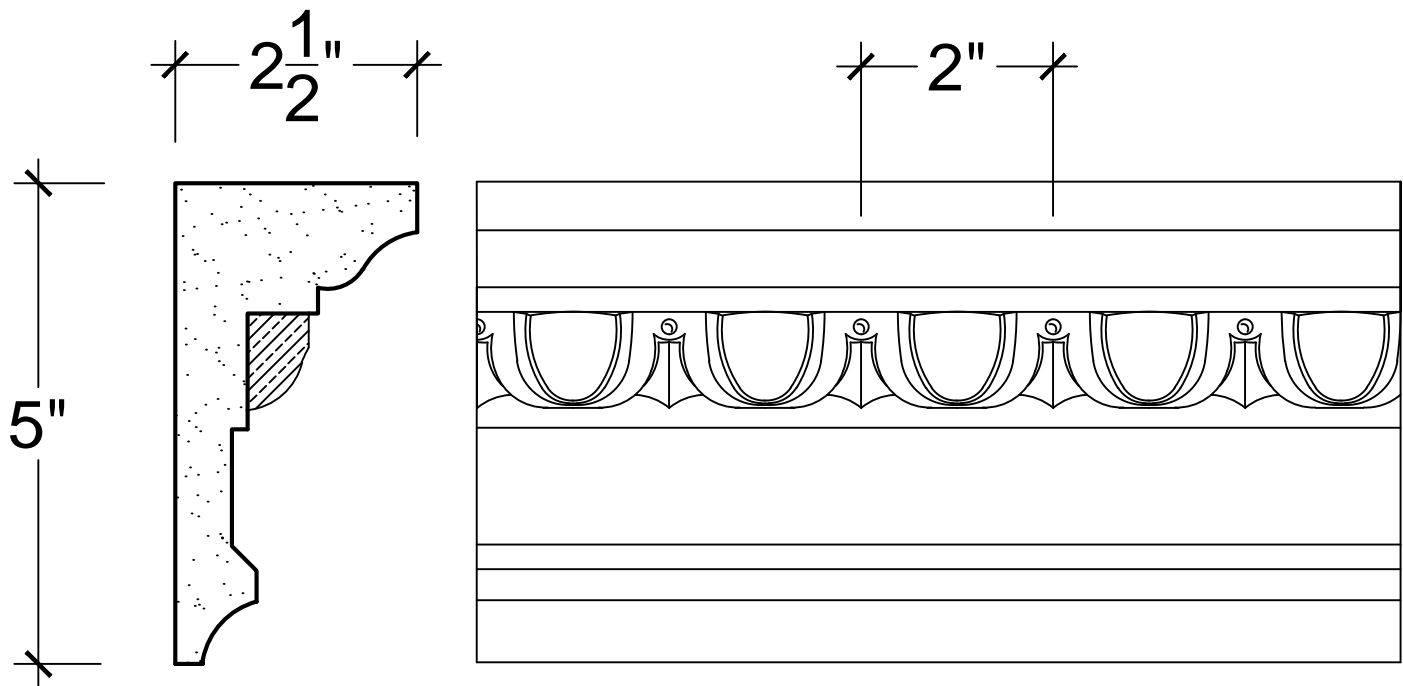

SCALE: 6" = 1'

SCALE: 6" = 1'

SCALE: 6" = 1'

67 Steuben Street
 Brooklyn, NY 11205
 P 718.534.7000
 F 718.534.7040
 www.decocraftusa.com

Design Copyright © Deco Craft USA Inc.2010.All rights reserved

NAME:

FRIEZE

ITEM#

DC505-193

MATERIAL:

PLASTER

HEIGHT:

5"

PROJECTION:

2. 1/2"

FACE:

N/A

REPEAT:

2"

LENGTH:

84"