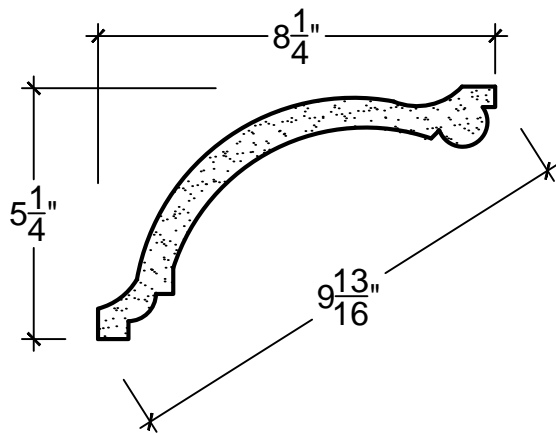

SCALE: 3" = 1'-0"

SCALE: 3" = 1'-0"

SCALE: 3" = 1'-0"

67 Steuben Street
 Brooklyn, NY 11205
 P 718.534.7000
 F 718.534.7040
 www.decocraftusa.com

Design Copyright © Deco Craft USA Inc.2010.All rights reserved

NAME:

COVE

ITEM#

DC505-184

MATERIAL:

PLASTER

HEIGHT:

5. 1/4"

PROJECTION:

8. 1/4"

FACE:

9. 13/16"

REPEAT:

N/A

LENGTH:

96"