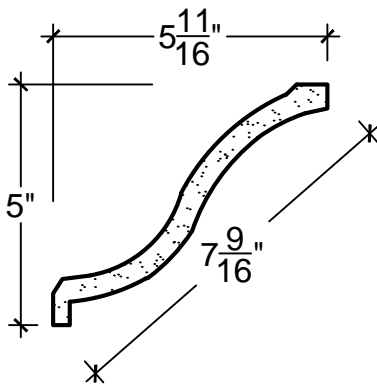

SCALE: 3" = 1'

SCALE: 3" = 1'

SCALE: 3" = 1'

67 Steuben Street  
 Brooklyn, NY 11205  
 P 718.534.7000  
 F 718.534.7040  
 www.decocraftusa.com

Design Copyright © Deco Craft USA Inc.2010.All rights reserved

NAME:

**CROWN**

ITEM#

**DC505-179**

MATERIAL:

**PLASTER**

HEIGHT:

5"

PROJECTION:

5. 11/16"

FACE:

7. 9/16"

REPEAT:

N/A

LENGTH:

96"