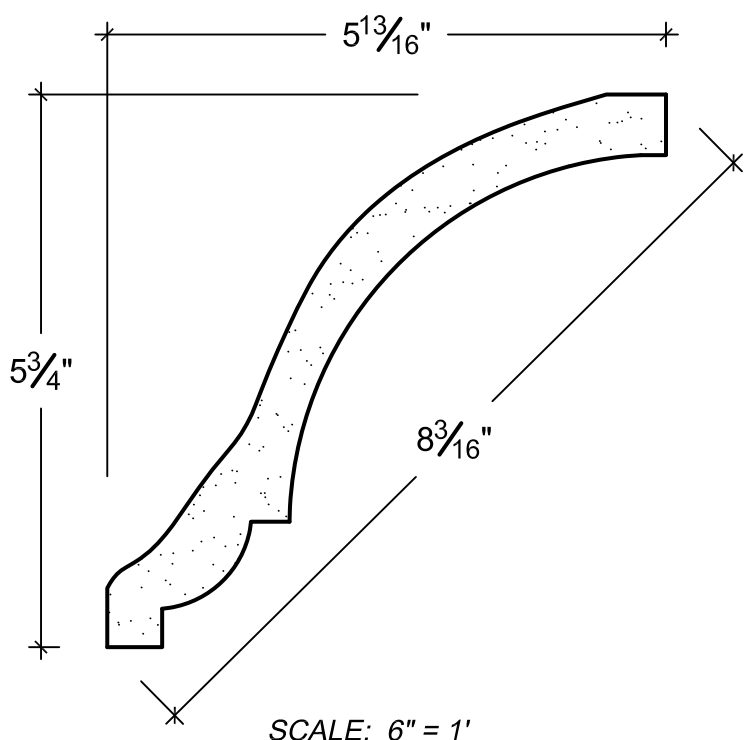

SCALE: 6" = 1'

SCALE: 6" = 1'

SCALE: 6" = 1'

67 Steuben Street
 Brooklyn, NY 11205
 P 718.534.7000
 F 718.534.7040
 www.decocraftusa.com
 Design Copyright © Deco Craft USA Inc.2010.All rights reserved

NAME:	CROWN	HEIGHT:	5. 3/4"
ITEM#	DC505-176	PROJECTION:	5. 13/16"
MATERIAL:	PLASTER	FACE:	8. 13/16"
		REPEAT:	N/A
		LENGTH:	96"