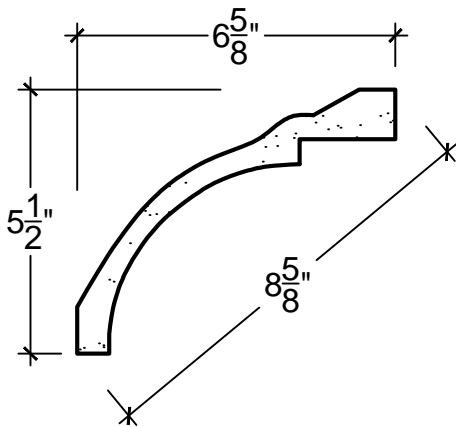

SCALE: 3" - 1"

SCALE: 3" - 1"

SCALE: 3" - 1"

67 Steuben Street
 Brooklyn, NY 11205
 P 718.534.7000
 F 718.534.7040
 www.decocraftusa.com

Design Copyright © Deco Craft USA Inc.2010.All rights reserved

NAME:	COVE	HEIGHT:	5. 1/2"
ITEM#	DC505-174D	PROJECTION:	6. 5/8"
MATERIAL:	PLASTER	FACE:	8. 5/8"
		REPEAT:	N/A
		LENGTH:	96"