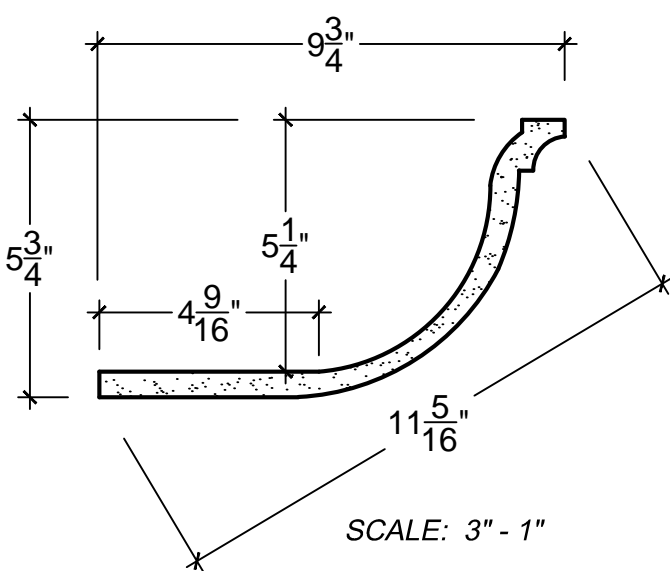

SCALE: 3" - 1"

SCALE: 3" - 1"

SCALE: 3" - 1"

67 Steuben Street
 Brooklyn, NY 11205
 P 718.534.7000
 F 718.534.7040
 www.decocraftusa.com
 Design Copyright © Deco Craft USA Inc.2010.All rights reserved

NAME:	COVE LIGHTING	HEIGHT:	5. 3/4"
ITEM#	DC505-167	PROJECTION:	9. 3/4"
MATERIAL:	PLASTER	FACE:	11. 5/16"
		REPEAT:	N/A
		LENGTH:	96"