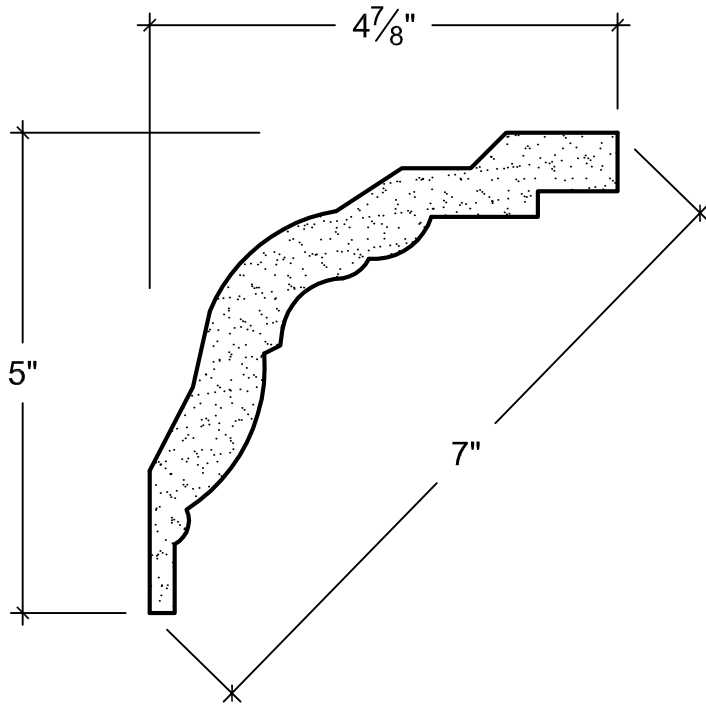

SCALE: 6" = 1'

SCALE: 6" = 1'

SCALE: 6" = 1'

67 Steuben Street
 Brooklyn, NY 11205
 P 718.534.7000
 F 718.534.7040
 www.decocraftusa.com

Design Copyright © Deco Craft USA Inc. 2010. All rights reserved

NAME:

CROWN

ITEM#

DC505-155

MATERIAL:

PLASTER

HEIGHT:

5"

PROJECTION:

4. 7/8'

FACE:

7"

REPEAT:

N/A

LENGTH:

96"