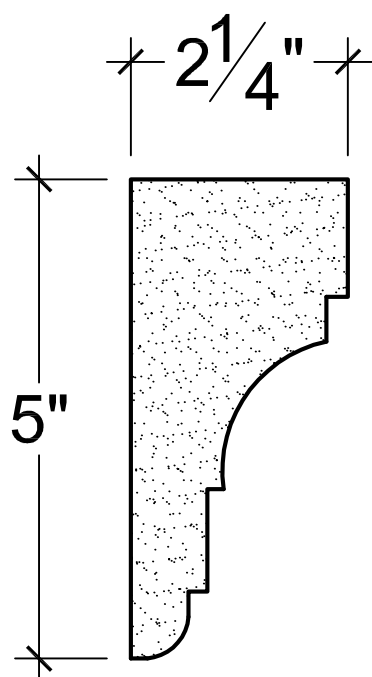

SCALE: 6" = 1'

SCALE: 6" = 1'

SCALE: 6" = 1'

67 Steuben Street
 Brooklyn, NY 11205
 P 718.534.7000
 F 718.534.7040
 www.decocraftusa.com

Design Copyright © Deco Craft USA Inc. 2010. All rights reserved

NAME:

FRIEZE

ITEM#

DC505-146

MATERIAL:

PLASTER

HEIGHT:

5"

PROJECTION:

2 1/4"

FACE:

N/A

REPEAT:

N/A

LENGTH:

96"