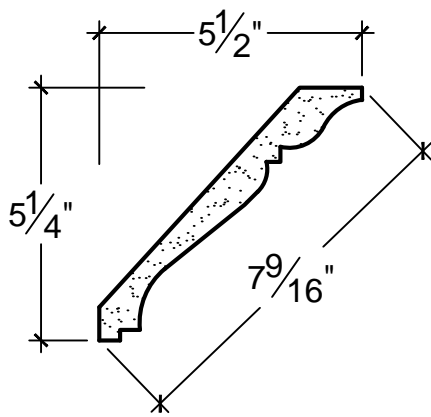

SCALE: 3" = 1'

SCALE: 3" = 1'

SCALE: 3" = 1'

67 Steuben Street  
 Brooklyn, NY 11205  
 P 718.534.7000  
 F 718.534.7040  
 www.decocraftusa.com

Design Copyright © Deco Craft USA Inc. 2010. All rights reserved

NAME:

**CROWN**

ITEM#

**DC505-145**

MATERIAL:

**PLASTER**

HEIGHT:

5. 1/4"

PROJECTION:

5. 1/2"

FACE:

7. 9/16"

REPEAT:

N/A

LENGTH:

96"