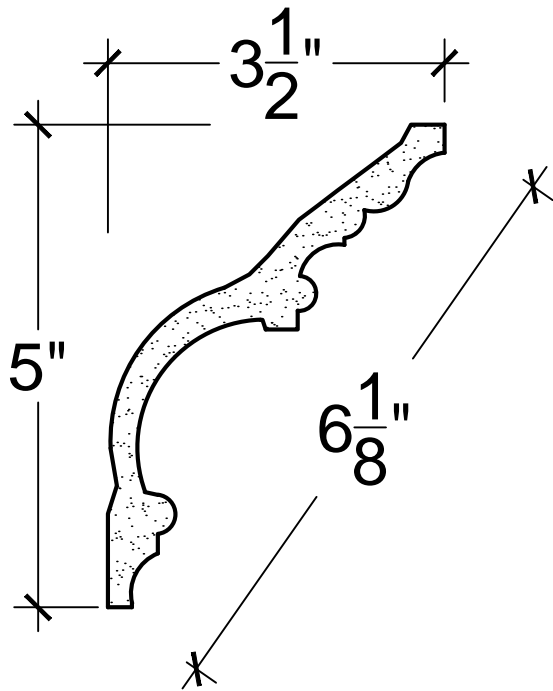

SCALE: 6" = 1'-0"

SCALE: 6" = 1'-0"

SCALE: 6" = 1'-0"

67 Steuben Street
Brooklyn, NY 11205
P 718.534.7000
F 718.534.7040
www.decocraftusa.com

Design Copyright © Deco Craft USA Inc.2010.All rights reserved

NAME:

COVE

ITEM#

DC505-143

MATERIAL:

PLASTER

HEIGHT:

5"

PROJECTION:

3. 1/2"

FACE:

6. 1/8"

REPEAT:

N/A

LENGTH:

96"