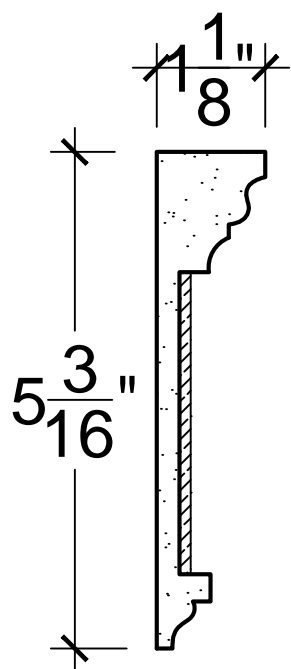

SCALE: 6" - 1"

SCALE: 6" - 1"

SCALE: 6" - 1"

67 Steuben Street
 Brooklyn, NY 11205
 P 718.534.7000
 F 718.534.7040
 www.decocraftusa.com

Design Copyright © Deco Craft USA Inc.2010.All rights reserved

NAME:	CROWN	HEIGHT:	5. 3/16"
ITEM#	DC505-136	PROJECTION:	1. 1/8"
MATERIAL:	PLASTER	FACE:	N/A
		REPEAT:	1. 1/4"
		LENGTH:	96"