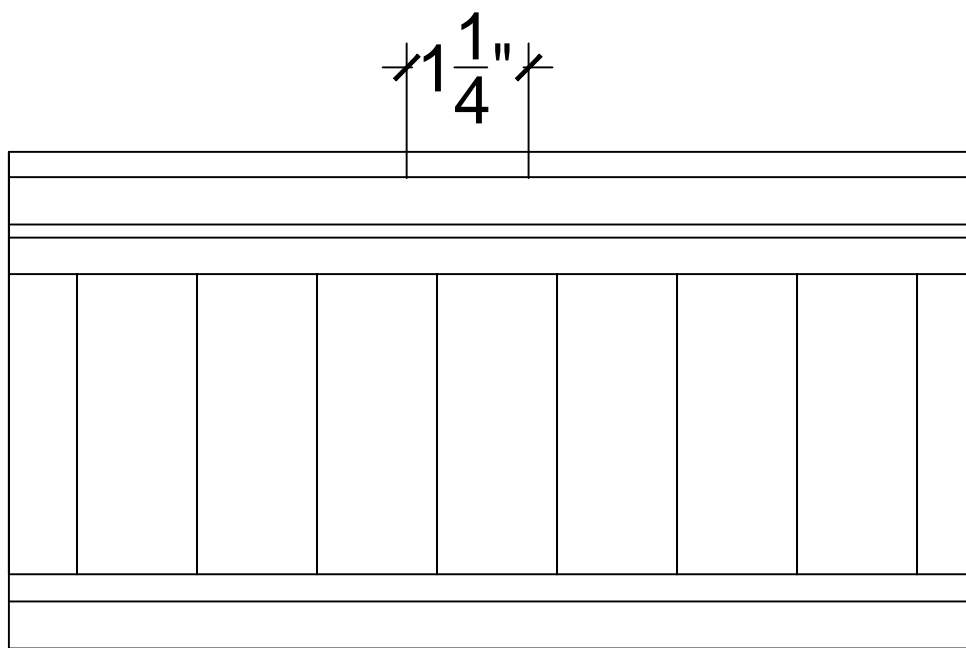

SCALE: 6" - 1"

SCALE: 6" - 1"

SCALE: 6" - 1"

67 Steuben Street
 Brooklyn, NY 11205
 P 718.534.7000
 F 718.534.7040
 www.decocraftusa.com

Design Copyright © Deco Craft USA Inc.2010.All rights reserved

NAME:	CROWN	HEIGHT:	5. 3/16"
ITEM#	DC505-136	PROJECTION:	1. 1/8"
MATERIAL:	PLASTER	FACE:	N/A
		REPEAT:	1. 1/4"
		LENGTH:	96"