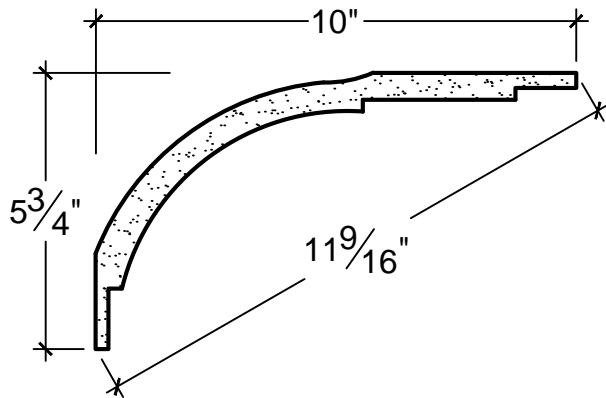

SCALE: 3" = 1'

SCALE: 3" = 1'

SCALE: 3" = 1'

67 Steuben Street  
 Brooklyn, NY 11205  
 P 718.534.7000  
 F 718.534.7040  
 www.decocraftusa.com

Design Copyright © Deco Craft USA Inc.2010.All rights reserved

NAME:

**COVE**

ITEM#

**DC505-129A**

MATERIAL:

**PLASTER**

HEIGHT:

**5. 3/4"**

PROJECTION:

**10"**

FACE:

**11. 9/16"**

REPEAT:

**N/A**

LENGTH:

**96"**