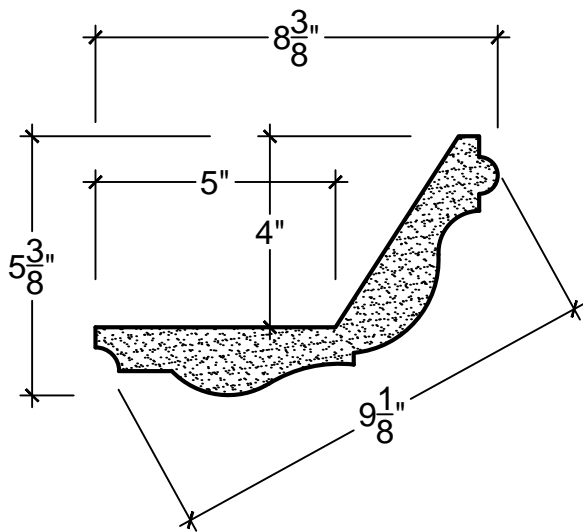

SCALE: 3" = 1'

SCALE: 3" = 1'

SCALE: 3" = 1'

67 Steuben Street
 Brooklyn, NY 11205
 P 718.534.7000
 F 718.534.7040
 www.decocraftusa.com

Design Copyright © Deco Craft USA Inc.2010.All rights reserved

NAME:

COVE LIGHTING

ITEM#

DC505-122B

MATERIAL:

PLASTER

HEIGHT:

5. 3/8"

PROJECTION:

8. 3/8"

FACE:

9. 1/8"

REPEAT:

N/A

LENGTH:

96"