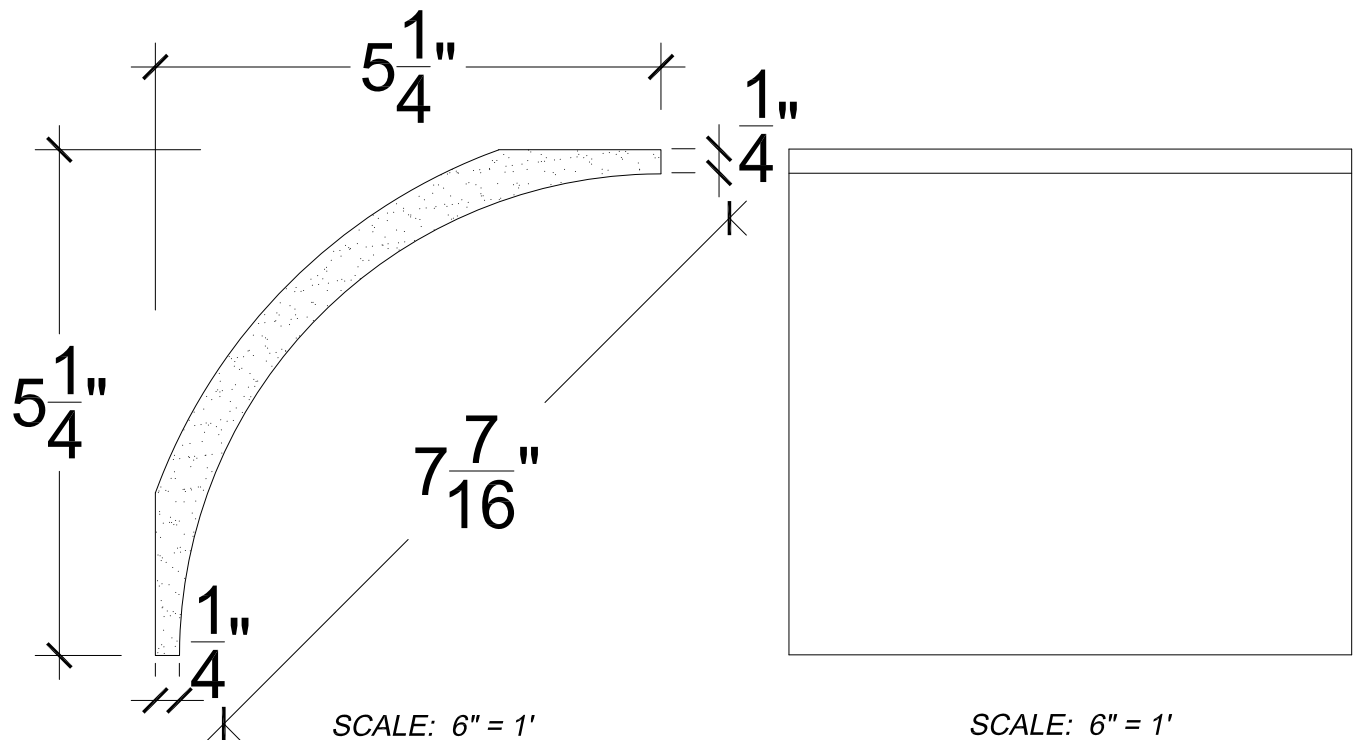

SCALE: 6" = 1'

SCALE: 6" = 1'

SCALE: 6" = 1'

67 Steuben Street
 Brooklyn, NY 11205
 P 718.534.7000
 F 718.534.7040
 www.decocraftusa.com

Design Copyright © Deco Craft USA Inc. 2010. All rights reserved

NAME:

COVE

ITEM#

DC505-121

MATERIAL:

PLASTER

HEIGHT:

5. 1/4"

PROJECTION:

5. 1/4"

FACE:

7. 7/16"

REPEAT:

N/A

LENGTH:

96"