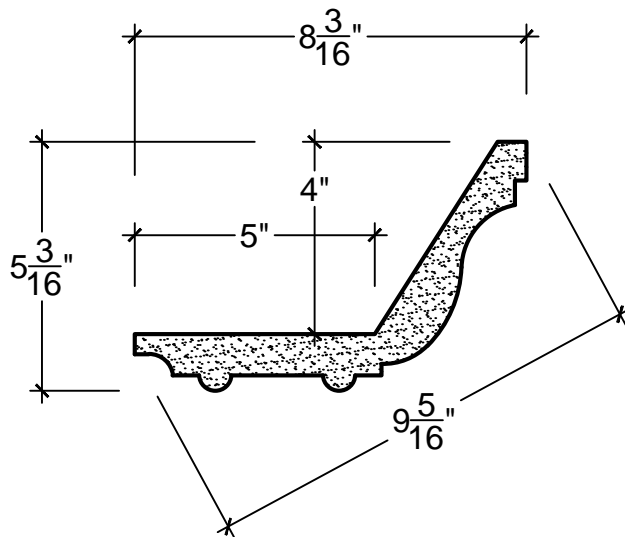

SCALE: 3" = 1'

SCALE: 3" = 1'

SCALE: 3" = 1'

67 Steuben Street  
 Brooklyn, NY 11205  
 P 718.534.7000  
 F 718.534.7040  
 www.decocraftusa.com

Design Copyright © Deco Craft USA Inc.2010.All rights reserved

NAME:

**COVE LIGHTING**

ITEM#

**DC505-115**

MATERIAL:

**PLASTER**

HEIGHT:

5. 3/16"

PROJECTION:

8. 3/16"

FACE:

9. 5/16"

REPEAT:

N/A

LENGTH:

96"