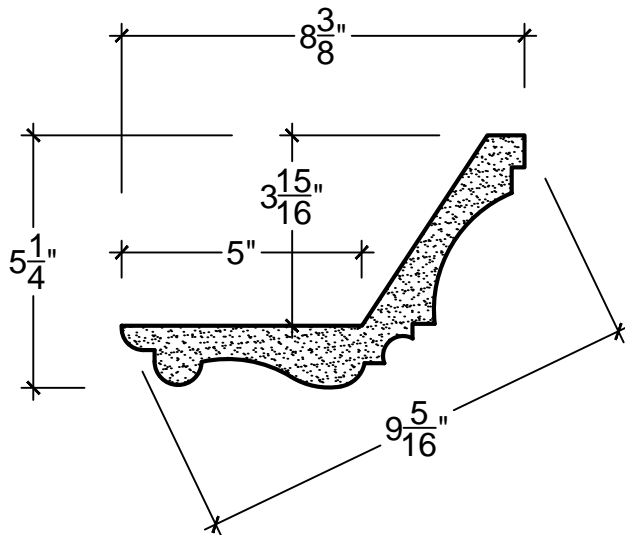

SCALE: 3" = 1'

SCALE: 3" = 1'

SCALE: 3" = 1'

67 Steuben Street  
 Brooklyn, NY 11205  
 P 718.534.7000  
 F 718.534.7040  
 www.decocraftusa.com

Design Copyright © Deco Craft USA Inc.2010.All rights reserved

NAME:

**COVE LIGHTING**

ITEM#

**DC505-114**

MATERIAL:

**PLASTER**

HEIGHT:

5. 1/4"

PROJECTION:

8. 3/8"

FACE:

9. 5/16"

REPEAT:

N/A

LENGTH:

96"