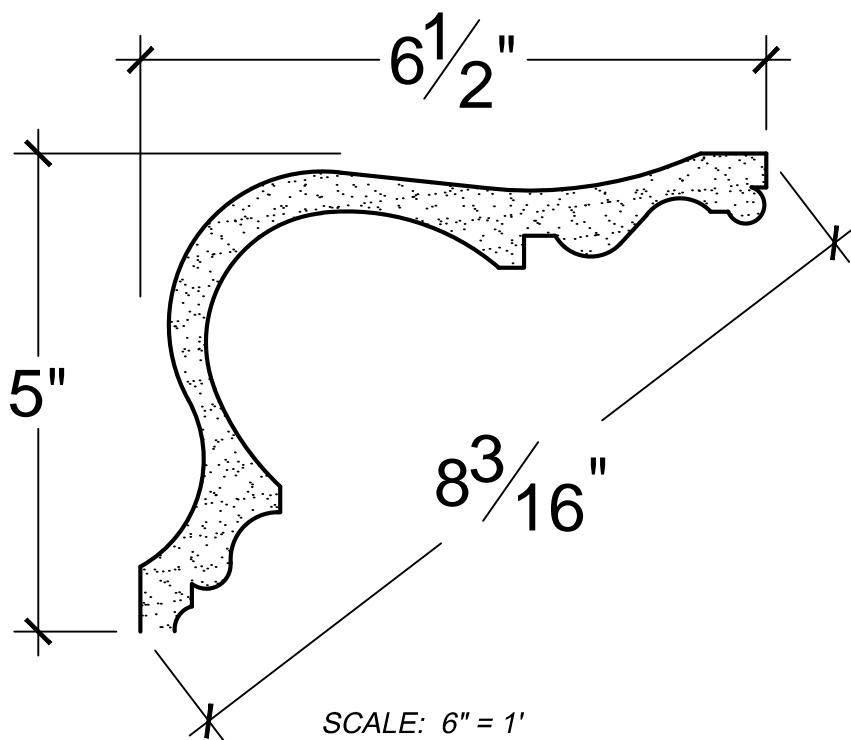

SCALE: 6" = 1'

SCALE: 6" = 1'

SCALE: 6" = 1'

67 Steuben Street
 Brooklyn, NY 11205
 P 718.534.7000
 F 718.534.7040
 www.decocraftusa.com

Design Copyright © Deco Craft USA Inc.2010.All rights reserved

NAME:

COVE

ITEM#

DC505-088

MATERIAL:

PLASTER

HEIGHT:

5"

PROJECTION:

6. 1/2"

FACE:

8. 3/16"

REPEAT:

N/A

LENGTH:

96"