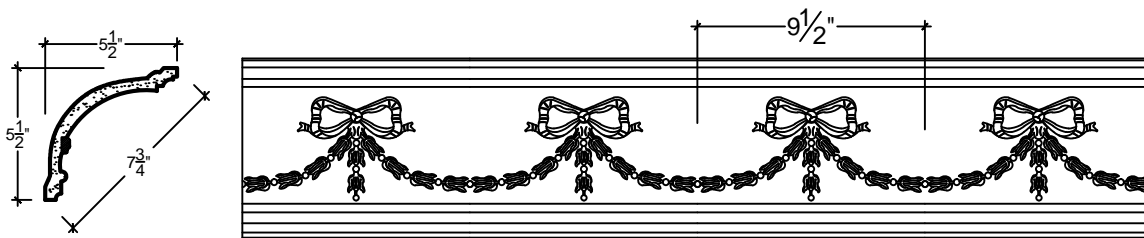

SCALE: 3" - 1"

SCALE: 1 1/2" - 1'-0"

SCALE: 1 1/2" - 1'-0"

67 Steuben Street  
 Brooklyn, NY 11205  
 P 718.534.7000  
 F 718.534.7040  
 www.decocraftusa.com

Design Copyright © Deco Craft USA Inc.2010.All rights reserved

NAME:

**CROWN**

ITEM#

**DC505-087**

MATERIAL:

**PLASTER**

HEIGHT:

5. 1/2"

PROJECTION:

5. 1/2"

FACE:

7. 3/4"

REPEAT:

9. 1/2"

LENGTH:

96"