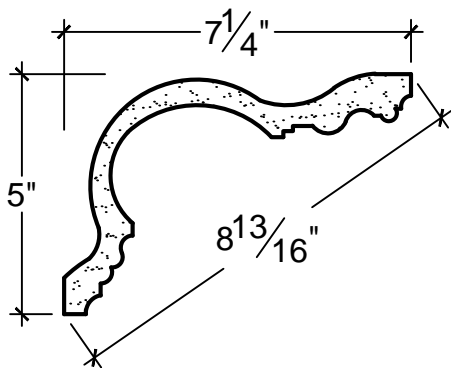

SCALE: 3" = 1'

SCALE: 3" = 1'

SCALE: 3" = 1'

67 Steuben Street
 Brooklyn, NY 11205
 P 718.534.7000
 F 718.534.7040
 www.decocraftusa.com

Design Copyright © Deco Craft USA Inc. 2010. All rights reserved

NAME:

COVE

ITEM#

DC505-072

MATERIAL:

PLASTER

HEIGHT:

5"

PROJECTION:

7. 1/4"

FACE:

8. 13/16"

REPEAT:

N/A

LENGTH:

96"