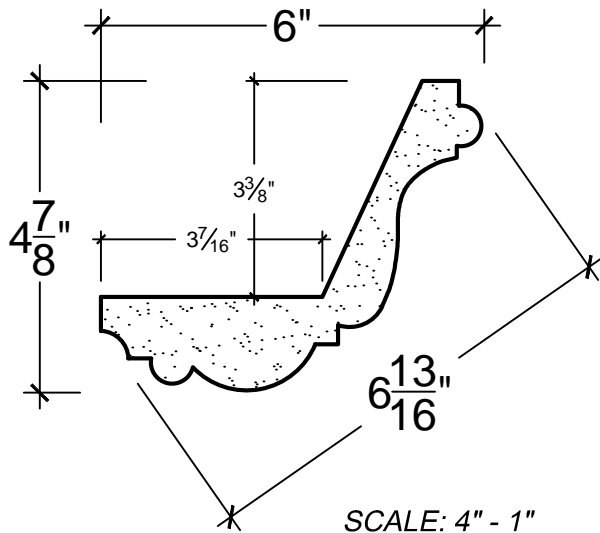

SCALE: 4" - 1"

SCALE: 4" - 1"

SCALE: 4" - 1"

67 Steuben Street  
Brooklyn, NY 11205  
P 718.534.7000  
F 718.534.7040  
www.decocraftusa.com

Design Copyright © Deco Craft USA Inc.2010.All rights reserved

NAME:

**COVE LIGHTING**

ITEM#

**DC505-065**

MATERIAL:

**PLASTER**

HEIGHT:

4. 7/8"

PROJECTION:

6"

FACE:

6. 13/16"

REPEAT:

N/A

LENGTH:

96"