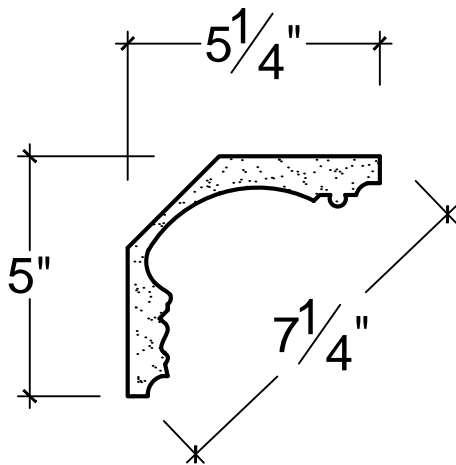

SCALE: 3" = 1'

SCALE: 3" = 1'

SCALE: 3" = 1'

67 Steuben Street
Brooklyn, NY 11205
P 718.534.7000
F 718.534.7040
www.decocraftusa.com

Design Copyright © Deco Craft USA Inc. 2010. All rights reserved

NAME:

CORNICE

ITEM#

DC505-054

MATERIAL:

PLASTER

HEIGHT:
5"

PROJECTION:
5 1/4"

FACE:
7 1/4"

REPEAT:
1 3/4"

LENGTH:
96"