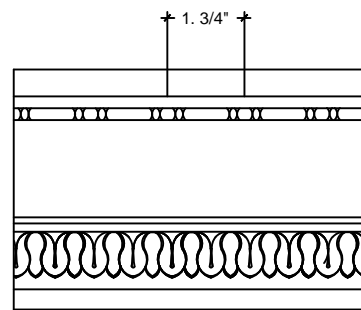

SCALE: 3" = 1'

SCALE: 3" = 1'

SCALE: 3" = 1'

67 Steuben Street
Brooklyn, NY 11205
P 718.534.7000
F 718.534.7040
www.decocraftusa.com

Design Copyright © Deco Craft USA Inc. 2010. All rights reserved

NAME:

CORNICE

ITEM#

DC505-054

MATERIAL:

PLASTER

HEIGHT:
5"

PROJECTION:
5 1/4"

FACE:
7 1/4"

REPEAT:
1 3/4"

LENGTH:
96"