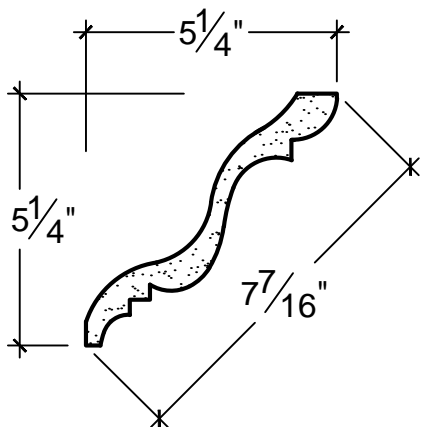

SCALE: 3" = 1'

SCALE: 3" = 1'

SCALE: 3" = 1'

67 Steuben Street  
 Brooklyn, NY 11205  
 P 718.534.7000  
 F 718.534.7040  
 www.decocraftusa.com

Design Copyright © Deco Craft USA Inc. 2010. All rights reserved

NAME:

**CROWN**

ITEM#

**DC505-038**

MATERIAL:

**PLASTER**

HEIGHT:

5. 1/4"

PROJECTION:

5. 1/4"

FACE:

7. 7/16"

REPEAT:

N/A

LENGTH:

96"