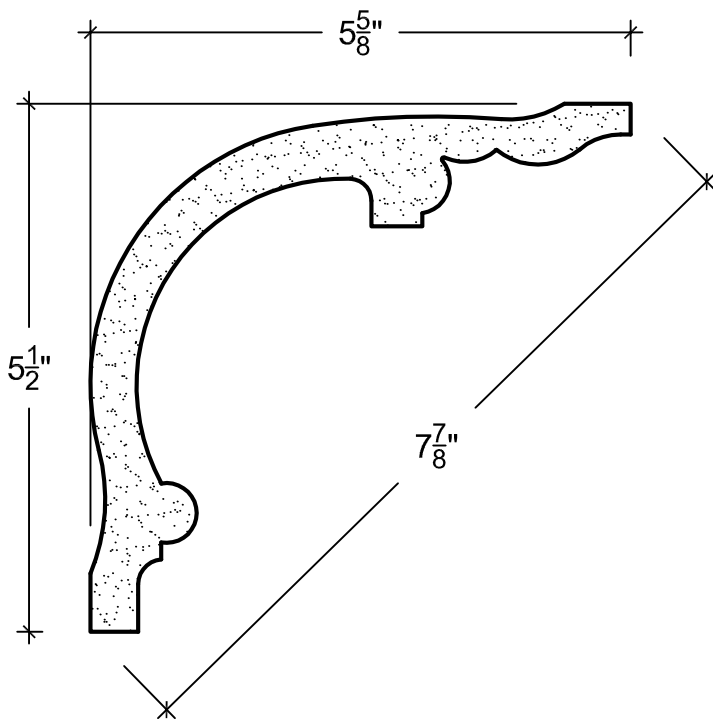

SCALE: 6" = 1'

SCALE: 6" = 1'

SCALE: 6" = 1'

67 Steuben Street
 Brooklyn, NY 11205
 P 718.534.7000
 F 718.534.7040
 www.decocraftusa.com

Design Copyright © Deco Craft USA Inc. 2010. All rights reserved

NAME:	CROWN	HEIGHT:	5-1/2"
ITEM#	DC505-031	PROJECTION:	5-5/8"
MATERIAL:	PLASTER	FACE:	7-7/8"
		REPEAT:	N/A
		LENGTH:	96"