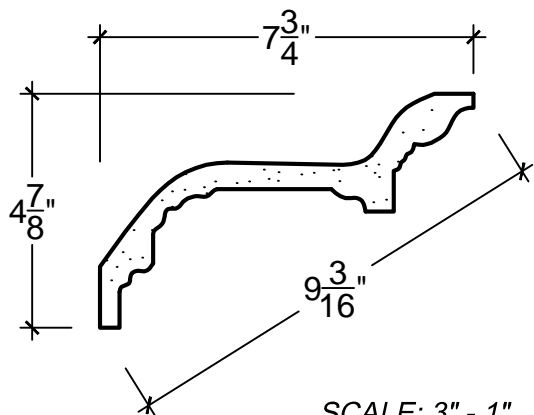

SCALE: 3" - 1"

SCALE: 3" - 1"

SCALE: 3" - 1"

67 Steuben Street  
 Brooklyn, NY 11205  
 P 718.534.7000  
 F 718.534.7040  
 www.decocraftusa.com

Design Copyright © Deco Craft USA Inc.2010.All rights reserved

NAME:	CROWN	HEIGHT:	4. 7/8"
ITEM#	DC504-388	PROJECTION:	7. 3/4"
MATERIAL:	PLASTER	FACE:	9. 3/16"
		REPEAT:	N/A
		LENGTH:	96"