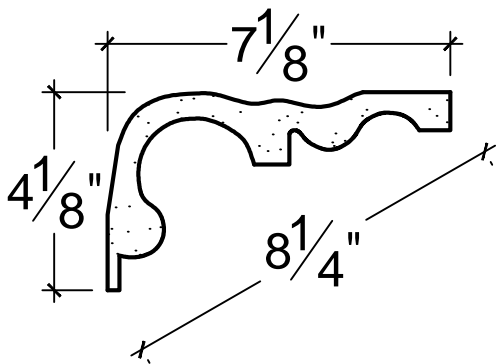

SCALE: 3" - 1"

SCALE: 3" - 1"

SCALE: 3" - 1"

67 Steuben Street  
 Brooklyn, NY 11205  
 P 718.534.7000  
 F 718.534.7040  
 www.decocraftusa.com

Design Copyright © Deco Craft USA Inc.2010.All rights reserved

NAME:	CROWN	HEIGHT:	4. 1/8"
ITEM#	DC504-376	PROJECTION:	7. 1/8"
MATERIAL:	PLASTER	FACE:	8. 1/4"
		REPEAT:	N/A
		LENGTH:	96"