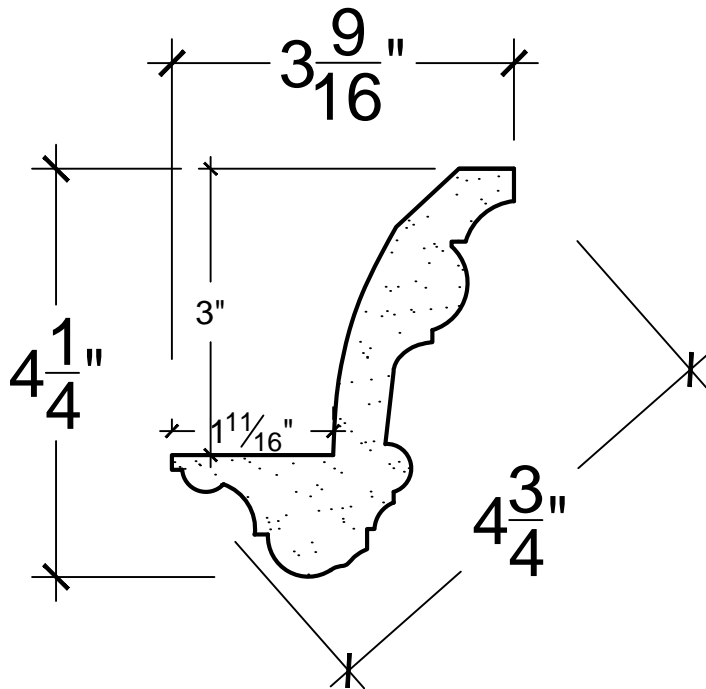

SCALE: 6" - 1"

SCALE: 6" - 1"

SCALE: 6" - 1"

67 Steuben Street
Brooklyn, NY 11205
P 718.534.7000
F 718.534.7040
www.decocraftusa.com

Design Copyright © Deco Craft USA Inc.2010.All rights reserved

NAME:

COVE LIGHTING

ITEM#

DC504-352

MATERIAL:

PLASTER

HEIGHT:

4. 1/4"

PROJECTION:

3. 9/16"

FACE:

4. 3/4"

REPEAT:

N/A

LENGTH:

96"