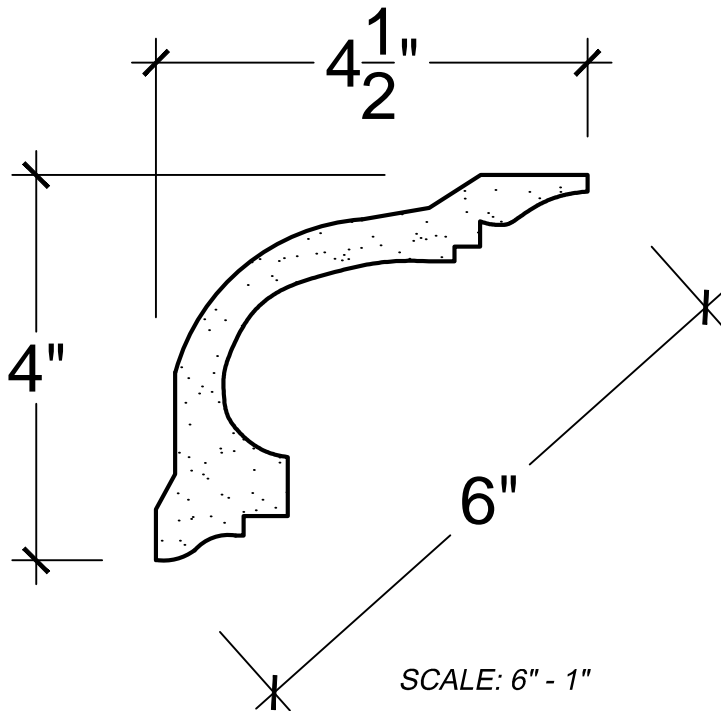

SCALE: 6" - 1"

SCALE: 6" - 1"

SCALE: 6" - 1"

67 Steuben Street
 Brooklyn, NY 11205
 P 718.534.7000
 F 718.534.7040
 www.decocraftusa.com

Design Copyright © Deco Craft USA Inc.2010.All rights reserved

NAME:

CROWN

ITEM#

DC504-345

MATERIAL:

PLASTER

HEIGHT:

4"

PROJECTION:

4. 1/2"

FACE:

6"

REPEAT:

N/A

LENGTH:

96"