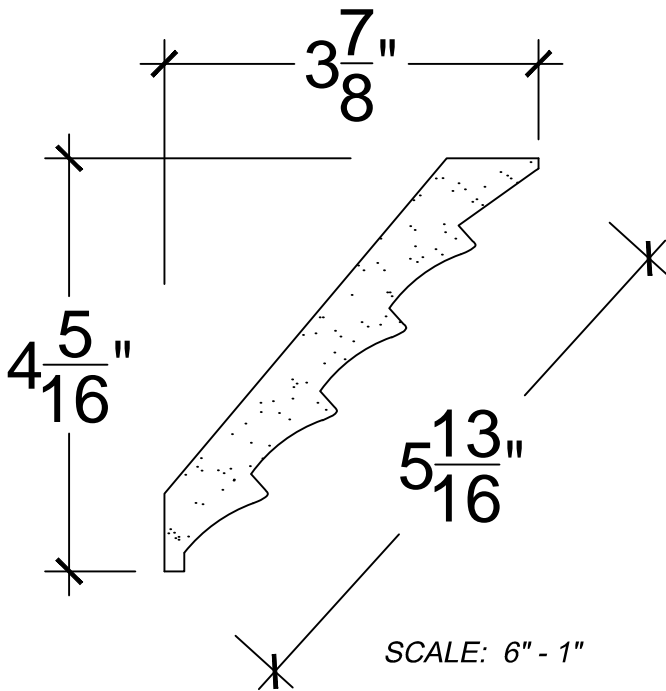

SCALE: 6" - 1"

SCALE: 6" - 1"

SCALE: 6" - 1"

67 Steuben Street  
 Brooklyn, NY 11205  
 P 718.534.7000  
 F 718.534.7040  
 www.decocraftusa.com

Design Copyright © Deco Craft USA Inc.2010.All rights reserved

NAME:

**CROWN**

ITEM#

**DC504-327**

MATERIAL:

**PLASTER**

HEIGHT:

4. 5/16"

PROJECTION:

3. 7/8"

FACE:

5. 13/16"

REPEAT:

N/A

LENGTH:

96"