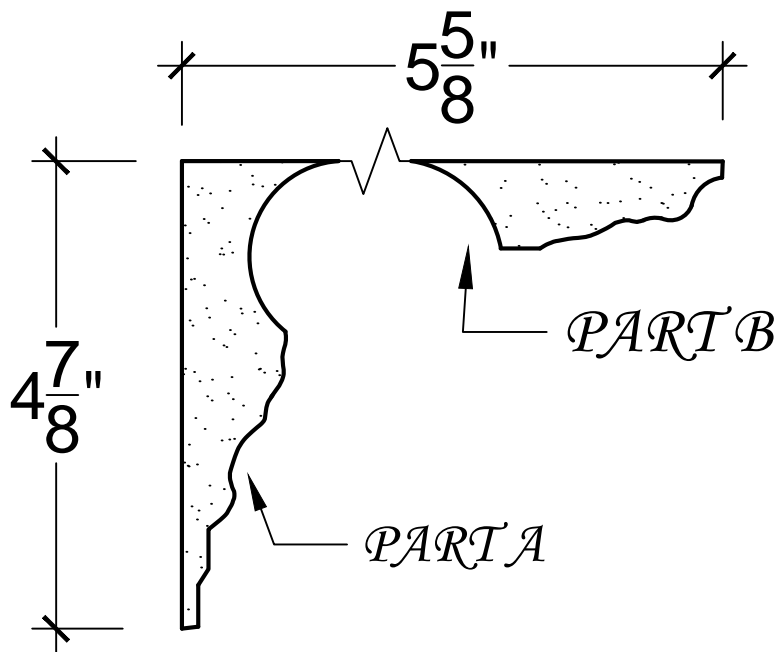

SCALE: 6" = 1'

SCALE: 6" = 1'

SCALE: 6" = 1'

67 Steuben Street
 Brooklyn, NY 11205
 P 718.534.7000
 F 718.534.7040
 www.decocraftusa.com

Design Copyright © Deco Craft USA Inc.2010.All rights reserved

NAME:	CROWN	HEIGHT:	4. 7/8"
ITEM#	DC504-320	PROJECTION:	4. 7/8"
MATERIAL:	PLASTER	FACE:	N/A
		REPEAT:	N/A
		LENGTH:	96"