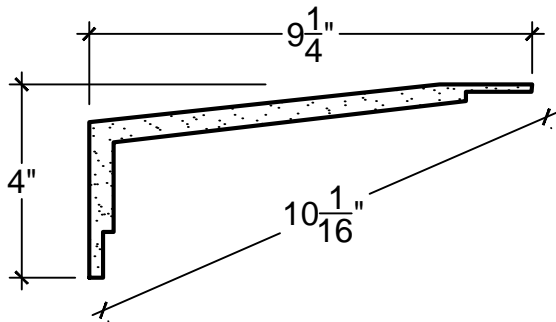

SCALE: 3" = 1'

SCALE: 3" = 1'

SCALE: 3" = 1'

67 Steuben Street  
 Brooklyn, NY 11205  
 P 718.534.7000  
 F 718.534.7040  
 www.decocraftusa.com

Design Copyright © Deco Craft USA Inc.2010.All rights reserved

NAME:	CROWN	HEIGHT:	4"
ITEM#	DC504-309B	PROJECTION:	9. 1/4"
MATERIAL:	PLASTER	FACE:	10. 1/16"
		REPEAT:	N/A
		LENGTH:	96"