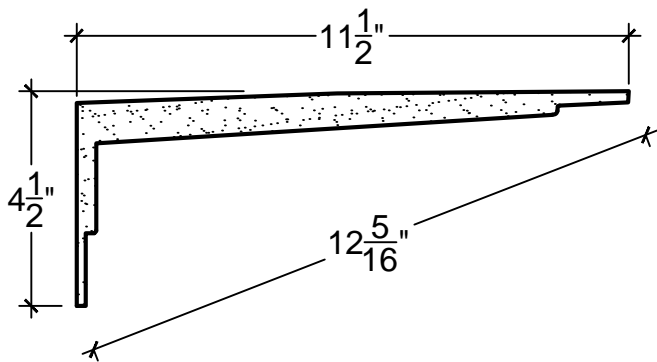

SCALE: 3" = 1'

SCALE: 3" = 1'

SCALE: 3" = 1'

67 Steuben Street  
 Brooklyn, NY 11205  
 P 718.534.7000  
 F 718.534.7040  
 www.decocraftusa.com

Design Copyright © Deco Craft USA Inc.2010.All rights reserved

NAME:	CROWN	HEIGHT:	4. 1/2"
ITEM#	DC504-309	PROJECTION:	11. 1/2"
MATERIAL:	PLASTER	FACE:	12. 5/16"
		REPEAT:	N/A
		LENGTH:	96"