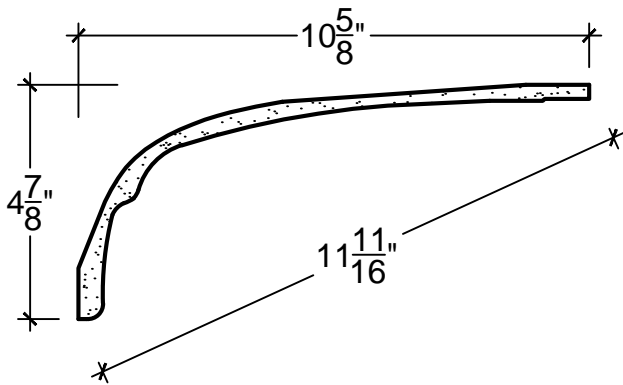

SCALE: 3" = 1'

SCALE: 3" = 1'

SCALE: 3" = 1'

67 Steuben Street
 Brooklyn, NY 11205
 P 718.534.7000
 F 718.534.7040
 www.decocraftusa.com

Design Copyright © Deco Craft USA Inc.2010.All rights reserved

NAME:

COVE

ITEM#

DC504-287

MATERIAL:

PLASTER

HEIGHT:

4. 7/8"

PROJECTION:

10. 5/8"

FACE:

11. 11/16"

REPEAT:

N/A

LENGTH:

96"