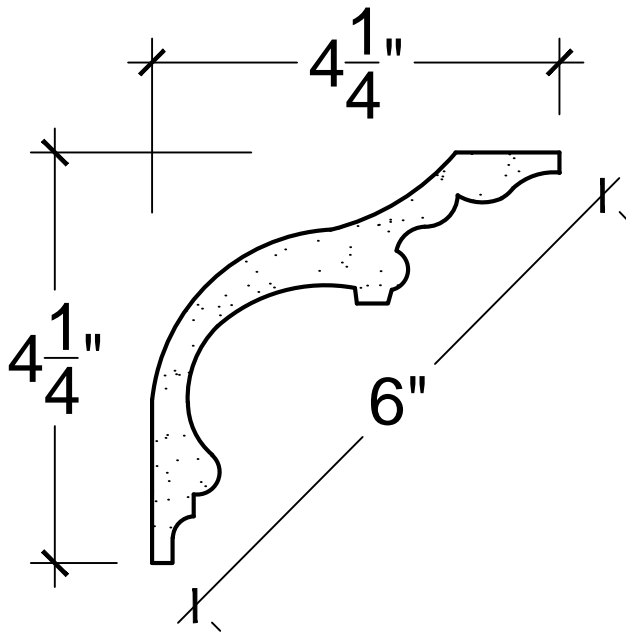

SCALE: 6" = 1'

SCALE: 6" = 1'

SCALE: 6" = 1'

67 Steuben Street
 Brooklyn, NY 11205
 P 718.534.7000
 F 718.534.7040
 www.decocraftusa.com

Design Copyright © Deco Craft USA Inc.2010.All rights reserved

NAME:

COVE

ITEM#

DC504-283

MATERIAL:

PLASTER

HEIGHT:

4. 1/4"

PROJECTION:

4. 1/4"

FACE:

6"

REPEAT:

N/A

LENGTH:

96"