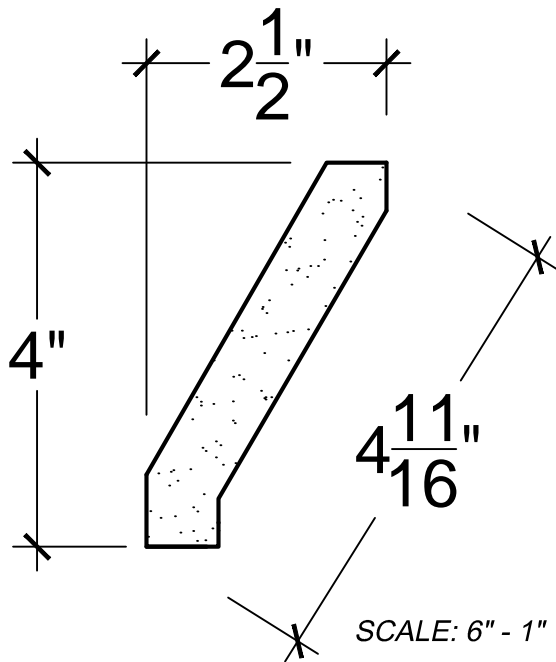

SCALE: 6" - 1"

SCALE: 6" - 1"

SCALE: 6" - 1"

67 Steuben Street
 Brooklyn, NY 11205
 P 718.534.7000
 F 718.534.7040
 www.decocraftusa.com

Design Copyright © Deco Craft USA Inc.2010.All rights reserved

NAME:	CROWN	HEIGHT:	4"
ITEM#	DC504-279B	PROJECTION:	2. 1/2"
MATERIAL:	PLASTER	FACE:	4. 11/16"
		REPEAT:	N/A
		LENGTH:	96"